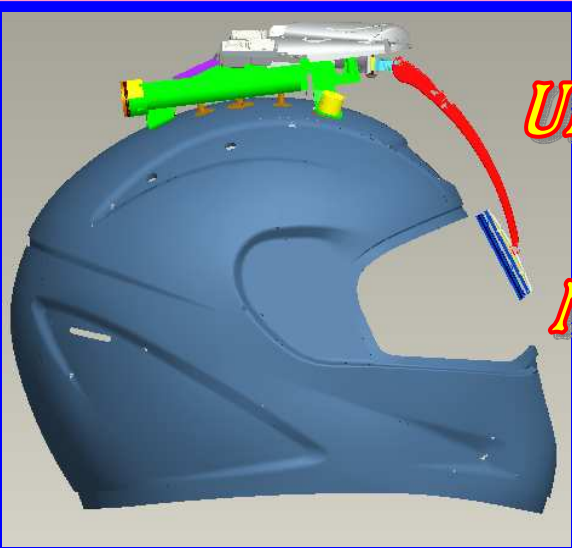

WIPER HELMET

UNIVERSAL WIPER MODULE

**Patented
Product**

- ★ *Safe in the Rain / Snow*
- ★ *Sight always Clear*
- ★ *Easy Operate*

IPX5  

CNS DOT

**UNIVERSAL
WIPER
MODULE**

- ★ Universal Wiper Module fit for 95% Helmets. (Full face or Open face Visors)
- ★ Anti-Vibration / Drop and easy Assembly : 3min., Disassembly : 1min.